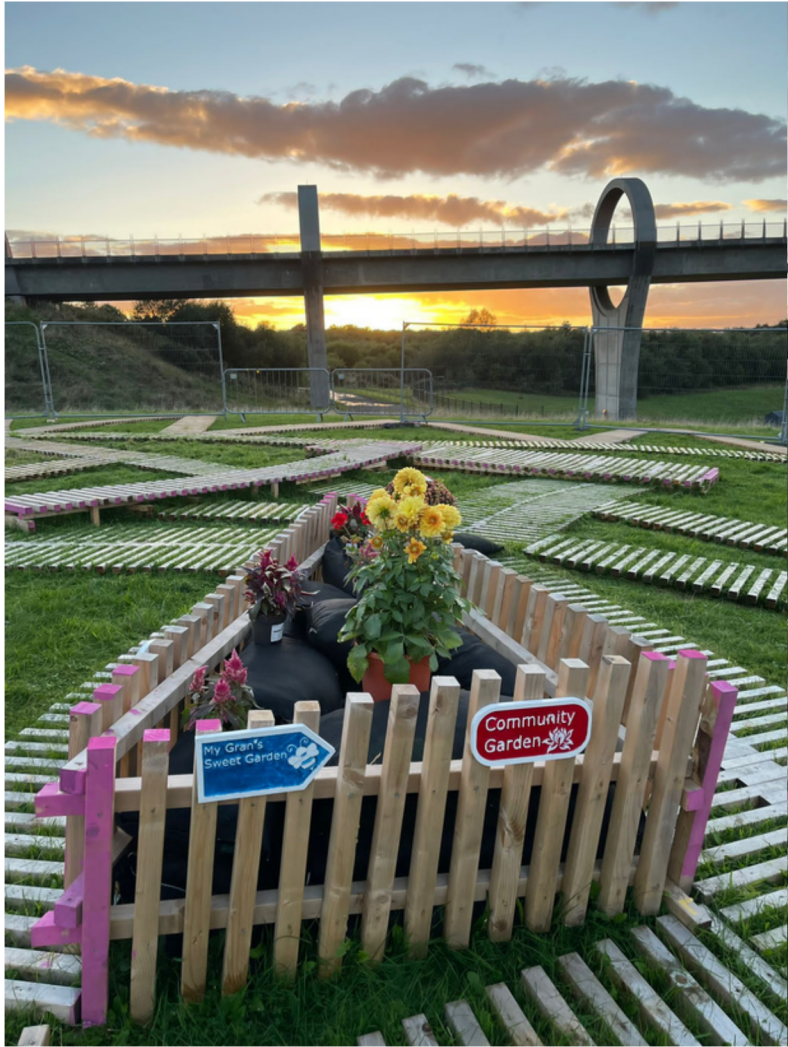

FREE!

Planters, benches and
timber free for community
groups.

Can be collected on 25th
January

Own Transport will be needed
Collection at the Falkirk
Wheel
contact
sarah@innovaterural.org

1. 1 x Large bench (4m x 2.5m)

2. 2 X A frame seats 2.5 m high 1 seat each side

3. 1 X Triangular Planter approx 2m per side

4. 1 X Rectangular Planter 1.5m x 2m

5. 2 X triangular Bench

All measurements are approximate, please contact Sarah@innovaterural.org if you would like to collect any of the pieces.

6. Lots of flat decking / ground walkways